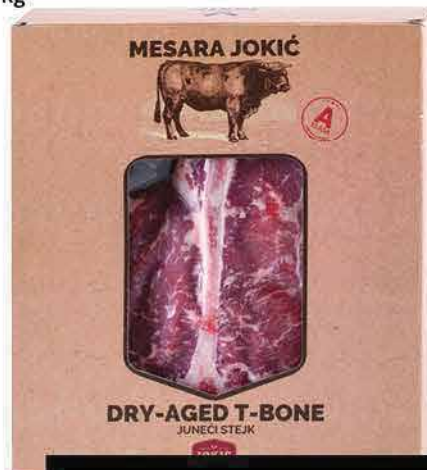

1.699
~~1.799⁹⁹~~

DRY-AGED T-BONE
Mesara Jokić
kg

2.199
~~2.399⁹⁹~~

DOMAĆA KOBASICA
Mesara Jokić
kg