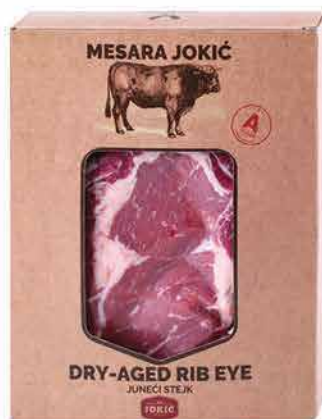

249⁹⁹
~~299⁹⁹~~

BIO BUNDEVA
sečena, vakuum
Bio Zone
kg

BIO

239⁹⁹
~~269⁹⁹~~

BIO

ROZBRATNA RESERVE
Mesara Jokić
kg

3.199
~~3.399⁹⁹~~

RIB-EYE STEAK
Mesara Jokić
kg